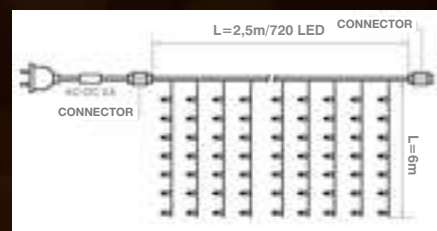

gold series

available colours

PROFESSIONAL LED CURTAINS 2,5 x 6 m

outdoor use

96 WAT 230 V 720 LED 20 sznur. 360° A

Light angle	360°
Splash-proof	yes
Quantity of LEDs	720
Dimensions	2,5 x 6 m
Compatibility	up to 2 sets
Power supply	230 V
Power	96 W
Life span	100 000 h

Curtains can be used to decorate christmas trees, ells, trees and arranging both indoors and outdoors. There are several colours available: warm white, cold white and blue. Due to high quality of LEDs our lights have high light angle. Lights are temperature and water proof. LED technology reduces heat emission and special socket makes it easy to connect up to 2 sets of lights to one power supply.

gold series

available colours

PROFESSIONAL LED CURTAINS 2,5 x 9 m

outdoor use

96 WAT 230 V 1000 LED 20 sznur. 360° A

Light angle	360°
Splash-proof	yes
Quantity of LEDs	1000
Dimensions	2,5 x 9 m
Compatibility	up to 2 sets
Power supply	230 V
Power	96 W
Life span	100 000 h

Curtains can be used to decorate christmas trees, ells, trees and arranging both indoors and outdoors. There are several colours available: warm white, cold white and blue. Due to high quality of LEDs our lights have high light angle. Lights are temperature and water proof. LED technology reduces heat emission and special socket makes it easy to connect up to 2 sets of lights to one power supply.

POL-LCLF5X0,5-W-T
POL-LCLF5X0,5-WW-T

silver series

available colours

LED FLASH CURTAINS 5 x 0,5 m

all-purpose

14,4 WAT 230 V 240 LED 8 sznur. 360° A

Light angle	360°
Splash-proof	yes
Quantity of LEDs	240
Dimensions	5 x 0,5 m
Compatibility	up to 5 sets
Power supply	230 V
Power	14,4 W
Life span	100 000 h