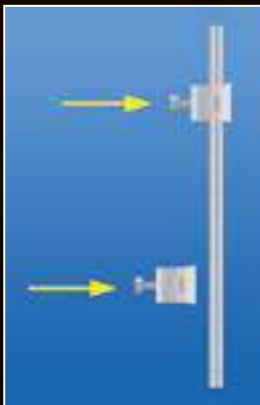

Imitations of architectonic elements: columns, copings

Gates, standing or suspended tunnels

Montaż

- install upper bracket
- install lower bracket (add ~5 cm)

- slide the frame into upper bracket

- lower the frame and slide into lower bracket
- hand-screw the knobs (do not use a wrench)
- if need be, use tape as spacer to prevent the knob from damaging the aluminum frame