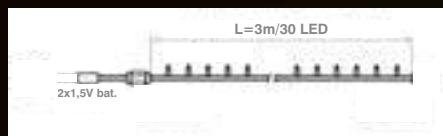

0,66 WAT **2x1,5V BAT** **30 LED** **3 m** **360°** **A**

Light angle	360°
Splash-proof	no
Quantity of LEDs	30
Cable length	3 m
Power supply	2xAA
Power	0,66 W
Life span	100 000 h