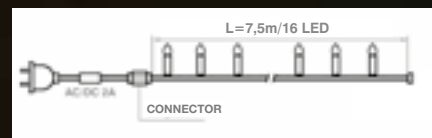

LED LIGHTS - CANDLE

indoor use

4,8 WAT **230 V** **16 LED** **7,5 m** **360°** **A**

Light angle	360°
Splash-proof	no
Quantity of LEDs	16
Cable length	7,5 m
Power supply	230 V
Power	4,8W
Life span	100 000 h

LED string lights styled to look like a candle. Can be used to decorate a christmas tree, windows and other indoor decorations. There is a warm white colour available.

Due to high quality of LEDs our lights have high light angle and low heat emission.