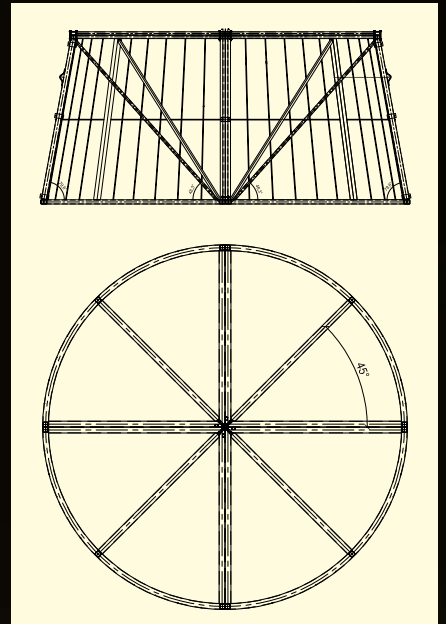

Cone's segment 12-14