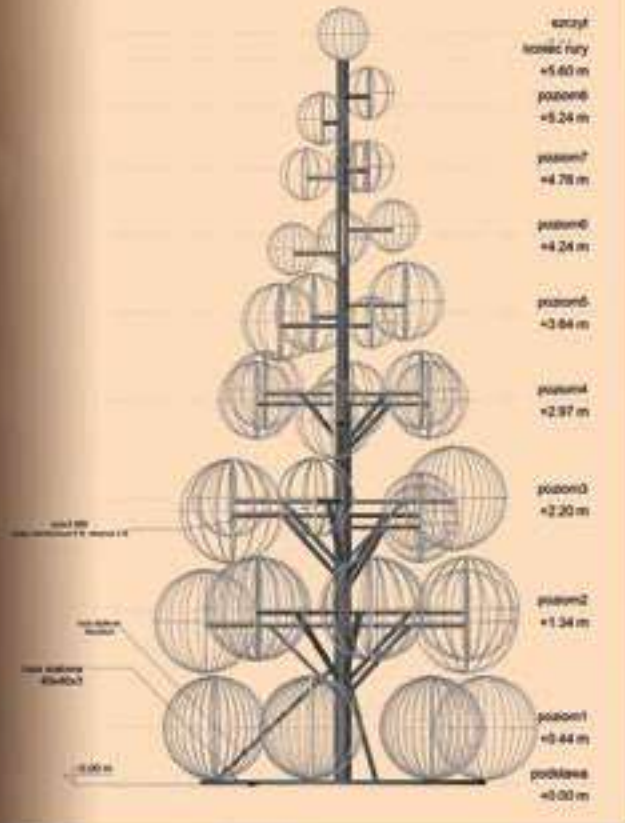

**POL-2978**  
175x200 cm  
LED350W

**POL-1967**  
300x200 cm  
LED350W

**3D DECORATIONS**  
**TREES COMPOSED OF SPHERES, CHRISTMAS TREES**

DECORATIVE LIGHTING

**POL-0997**  
 600x280 cm  
 LED498W

**AVAILABLE LED COLOURS**