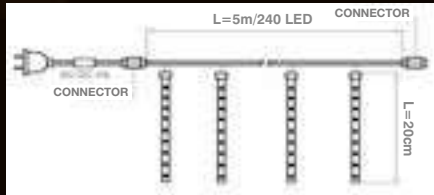

LED METEORS AND STALACTITES

20, 50 100 cm, STALACTITES

Terra
Christmas

outdoor use

LED METEORS 20 cm

Breathtaking effect of a „falling star”. Lights can be used to decorate roofs, eels, windows and arranging outdoors. Meteors also look stunning on the trees. There is a cold white colour available.

Due to high quality of LEDs our lights have high light angle. Lights are temperature and water proof. LED technology reduces heat emission and special socket makes it easy to connect up to 10 sets of lights to one power supply.