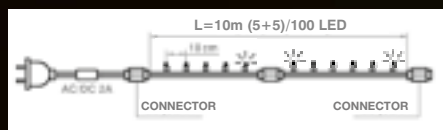

3,3 WAT **230 V** **100 LED** **10 m** **360°** **A**

Light angle	360°
Splash-proof	yes
Quantity of LEDs	100
Cable length	10m (5+5m)
Compatibility	up to 10 sets
Power supply	230 V
Power	3,3W
Life span	100 000 h