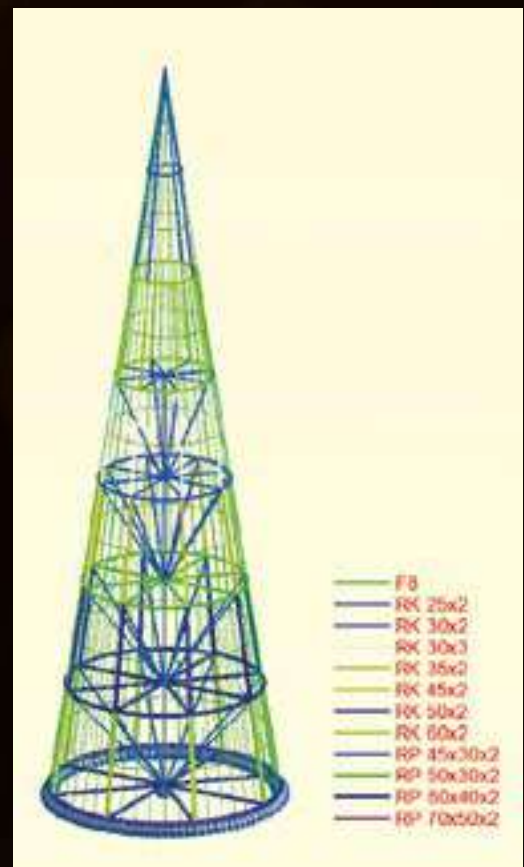

Static and durability calculations.

The scheme shows the structure of a 14-metre steel Christmas tree. It was treated as a spatial steel structure and all welded bonds were treated as stiff. The calculations were made with Robot Structural Analysis 2010 software. Spatial model of the structure is depicted in the pictures below. Dead weight of structural elements was calculated automatically. The same wind load (in accordance with PN-77/B-02011 Az1) as in the case of a cylindrical structure because of a tight coating with conifer needles.