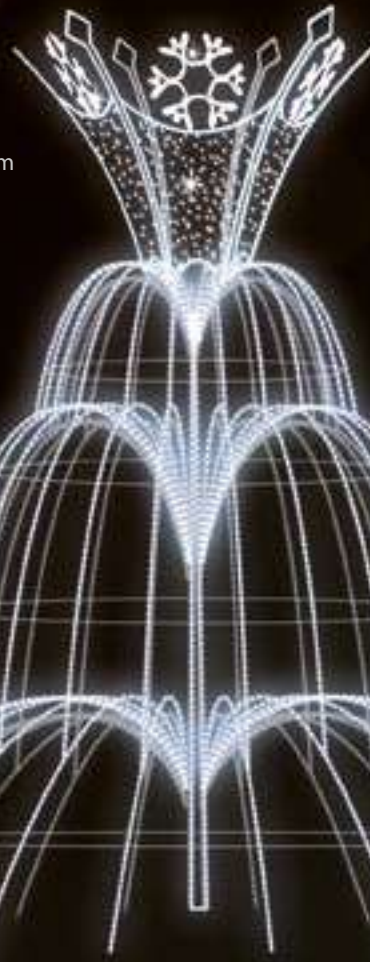

POL-1983
400x400 cm
LED625W