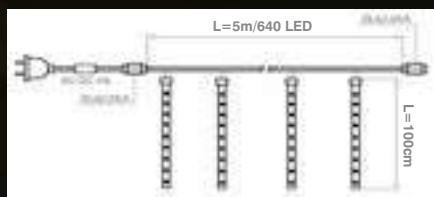

LED METEORS AND STALACTITES

20, 50 100 cm, STALACTITES

Terra
Christmas

outdoor use

LED METEORS 20 cm

Breathtaking effect of a „falling star”. Lights can be used to decorate roofs, eels, windows and arranging outdoors. Meteors also look stunning on the trees. There is a cold white colour available.

Due to high quality of LEDs our lights have high light angle. Lights are temperature and water proof. LED technology reduces heat emission and special socket makes it easy to connect up to 10 sets of lights to one power supply.

2,4 WAT	230 V	240 LED	20 cm	360°	A

Light angle	360°
Splash-proof	yes
Quantity of LEDs	240
Length	20 cm
Compatibility	up to 10 sets
Power supply	230 V
Power	2,4 W
Life span	100 000 h

POL-MET20W-G

available colours

gold series

outdoor use

LED METEORS 50 cm

Breathtaking effect of a „falling star”. Lights can be used to decorate roofs, eels, windows and arranging outdoors. Meteors also look stunning on the trees. There is a cold white colour available.

Due to high quality of LEDs our lights have high light angle. Lights are temperature and water proof. LED technology reduces heat emission and special socket makes it easy to connect up to 3 sets of lights to one power supply.

7,9 WAT	230 V	320 LED	50 cm	360°	A

Light angle	360°
Splash-proof	yes
Quantity of LEDs	320
Length	50 cm
Compatibility	up to 3 sets
Power supply	230 V
Power	7,9 W
Life span	100 000 h

POL-MET50W-B
POL-MET50W-B

available colours

gold series

outdoor use

LED METEORS 100 cm

Breathtaking effect of a „falling star”. Lights can be used to decorate roofs, eels, windows and arranging outdoors. Meteors also look stunning on the trees. There is a cold white colour available.