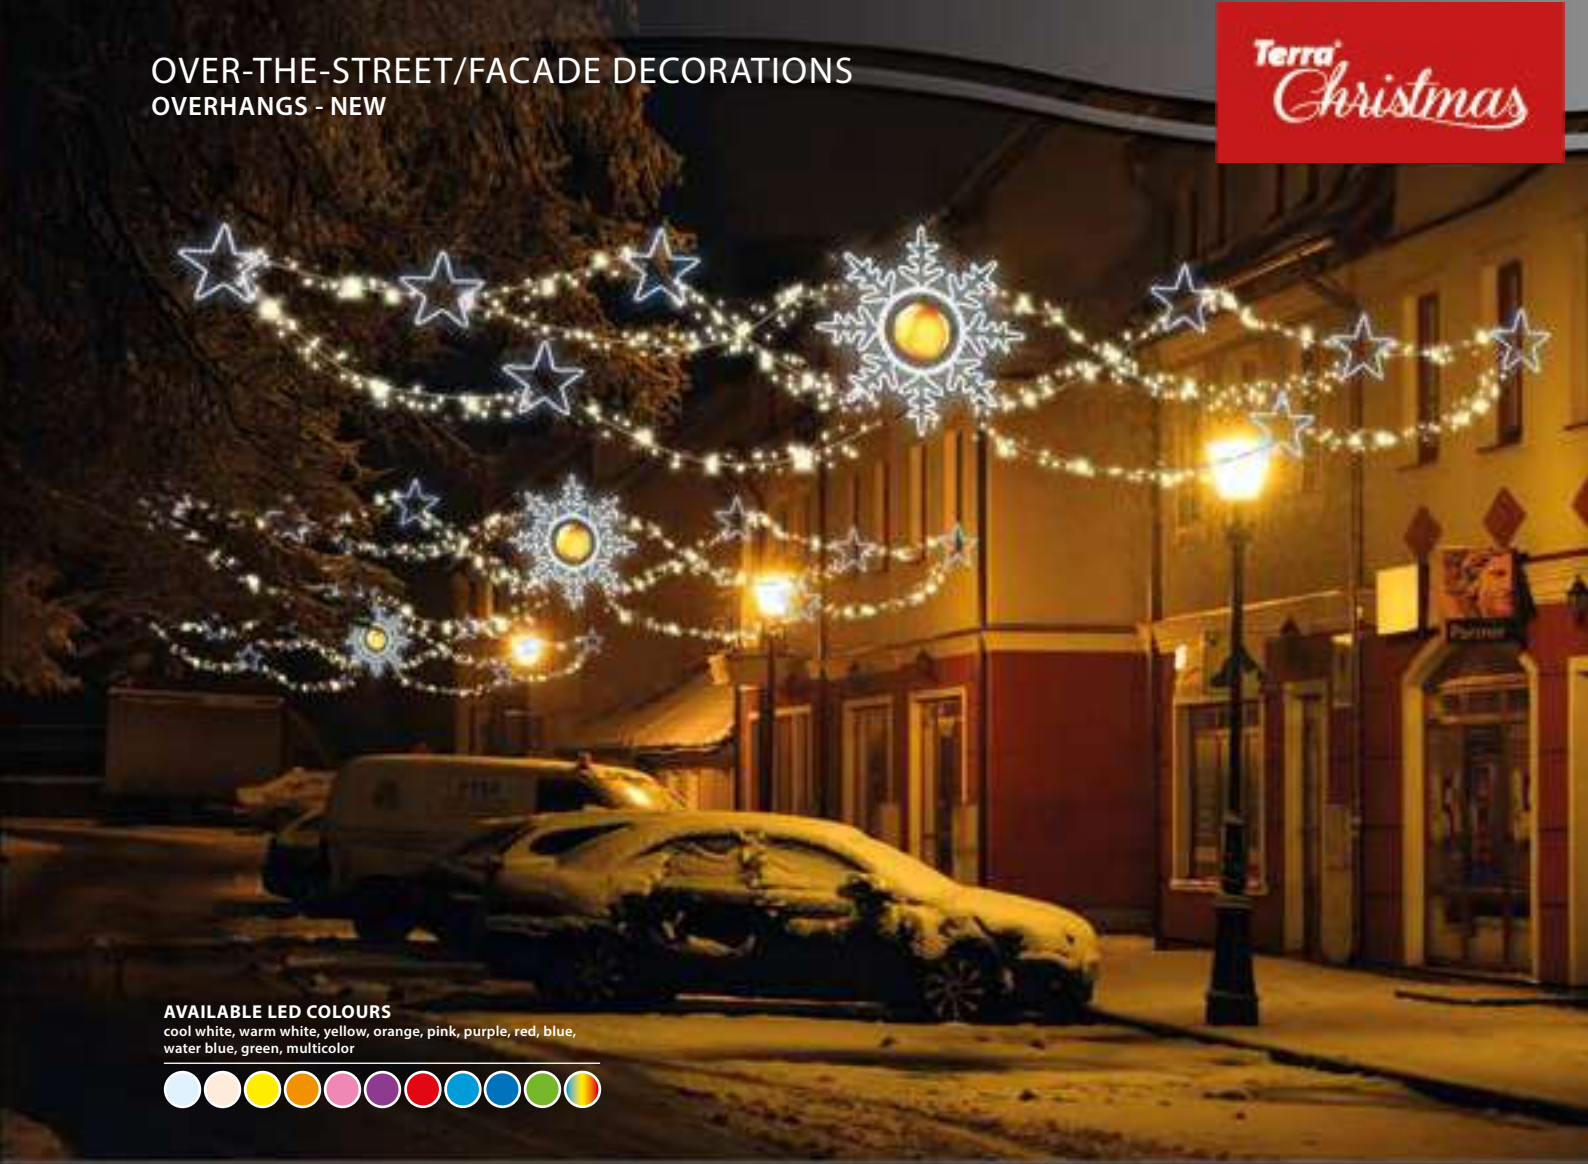

OVER-THE-STREET/FACADE DECORATIONS
OVERHANGS - NEW

AVAILABLE LED COLOURS

cool white, warm white, yellow, orange, pink, purple, red, blue,
water blue, green, multicolor