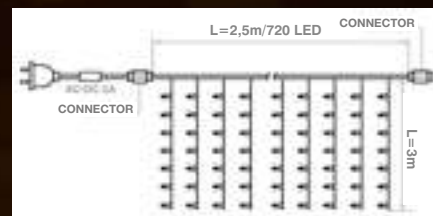

PRO. LED CURTAINS with waterfall effect 2,5 x 3 m

outdoor use

96 WAT **230 V** **720 LED** **WATER fall** **360°** **A**

Light angle	360°
Splash-proof	yes
Quantity of LEDs	720
Dimensions	2,5 x 3 m
Compatibility	up to 10 sets
Power supply	230 V
Power	96 W
Life span	100 000 h

Waterfall LED curtains have a breathtaking waterfall effect which is perfect for fountain decoration. Curtains can be used also decorate christmas trees, ells, trees and arranging both indoors and outdoors. There are several colours available: warm white, cold white and blue. Due to high quality of LEDs our lights have high light angle. Lights are temperature and water proof. LED technology reduces heat emission and special socket makes it easy to connect up to 10 sets of lights to one power supply.