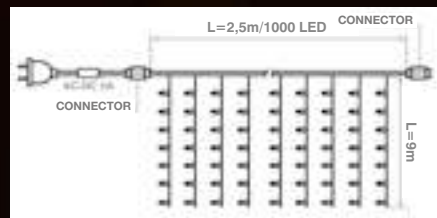

PROFESSIONAL LED CURTAINS 2,5 x 9 m

outdoor use

96 WAT 230 V 1000 LED 20 sznur. 360° A

Light angle	360°
Splash-proof	yes
Quantity of LEDs	1000
Dimensions	2,5 x 9 m
Compatibility	up to 2 sets
Power supply	230 V
Power	96 W
Life span	100 000 h

Curtains can be used to decorate christmas trees, ells, trees and arranging both indoors and outdoors. There are several colours available: warm white, cold white and blue. Due to high quality of LEDs our lights have high light angle. Lights are temperature and water proof. LED technology reduces heat emission and special socket makes it easy to connect up to 2 sets of lights to one power supply.

POL-LCLF5X0,5-W-T
POL-LCLF5X0,5-WW-T

silver series

available colours

LED FLASH CURTAINS 5 x 0,5 m

all-purpose

14,4 WAT 230 V 240 LED 8 sznur. 360° A

Light angle	360°
Splash-proof	yes
Quantity of LEDs	240
Dimensions	5 x 0,5 m
Compatibility	up to 5 sets
Power supply	230 V
Power	14,4 W
Life span	100 000 h

Curtains can be used to decorate christmas trees, ells, trees and arranging both indoors and outdoors. There are several colours available: warm white, cold white and blue. Due to high quality of LEDs our lights have high light angle. Lights are temperature and water proof. LED technology reduces heat emission and special socket makes it easy to connect up to 5 sets of lights to one power supply.