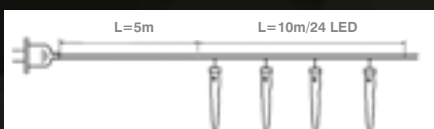

0,5 WAT	24 V	24 LED	10 m	360°	A

Light angle	360°
Splash-proof	yes
Quantity of LEDs	24
Cable length	10 m
Length of stalactites	15 cm
Power supply	24 V
Power	0,5 W
Life span	100 000 h