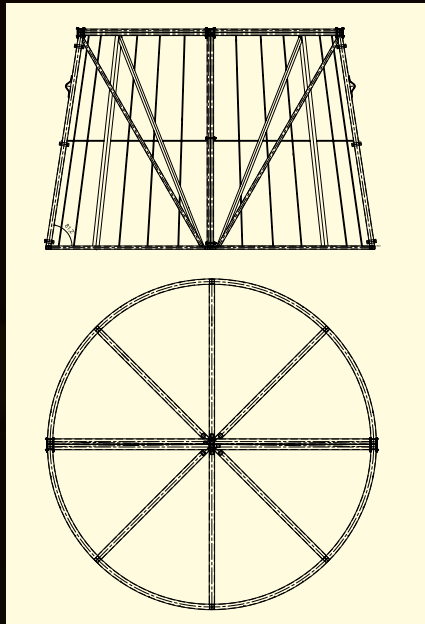

Cone's segment 8-10