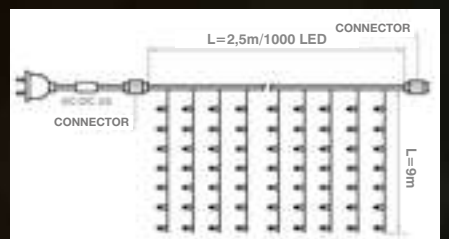

LED CURTAINS ALL-PURPOSE

CHRISTMAS LIGHTING

silver series

available colours

LED CURTAINS 2,5 x 1,5 m

all-purpose

38,4 WAT **230 V** **380 LED** **20 sznur.** **360°** **A**

Light angle	360°
Splash-proof	yes
Quantity of LEDs	380
Dimensions	2,5 x 1,5 m
Compatibility	up to 4 sets
Power supply	230 V
Power	38,4 W
Life span	100 000 h

Curtains can be used to decorate christmas trees, ells, trees and arranging both indoors and outdoors. There are several colours available: warm white, cold white and blue. Due to high quality of LEDs our lights have high light angle. Lights are temperature and water proof. LED technology reduces heat emission and special socket makes it easy to connect up to 4 sets of lights to one power supply.

silver series

available colours

LED CURTAINS 2,5 x 3 m

all-purpose

72 WAT **230 V** **600 LED** **20 sznur.** **360°** **A**

Light angle	360°
Splash-proof	yes
Quantity of LEDs	600
Dimensions	2,5 x 3 m
Compatibility	up to 4 sets
Power supply	230 V
Power	72 W
Life span	100 000 h

Curtains can be used to decorate christmas trees, ells, trees and arranging both indoors and outdoors. There are several colours available: warm white, cold white and blue. Due to high quality of LEDs our lights have high light angle. Lights are temperature and water proof. LED technology reduces heat emission and special socket makes it easy to connect up to 4 sets of lights to one power supply.

silver series

available colours

LED CURTAINS 2,5 x 6 m

all-purpose

72 WAT **230 V** **720 LED** **20 sznur.** **360°** **A**

Light angle	360°
Splash-proof	yes
Quantity of LEDs	720
Dimensions	2,5 x 6 m
Compatibility	up to 4 sets
Power supply	230 V
Power	72 W
Life span	100 000 h