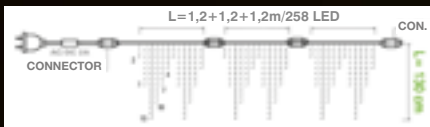

ICICLE CURTAINS LED AND CURTAINS WITH FLASH EFFECT

outdoor use

PROFESSIONAL ICICLE CURTAINS LED - LONG

Extended version of standard curtains. Up to 10 LEDs on one cable with 4,6,10,6,4 sequence. lights can be used to decorate roofs, eels, windows and arranging outdoors. There are two colours available: warm and cold white.

Due to high quality of LEDs our lights have high light angle. Lights are temperature and water proof. LED technology reduces heat emission and special socket makes it easy to connect up to 5 sets of lights to one power supply.

13 WAT **230 V** **240 LED** **5 m** **360°** **A**

Light angle	360°
Splash-proof	yes
Quantity of LEDs	240
Cable length	2,5 + 2,5 m
Compatibility	up to 5 sets
Power supply	230 V
Power	13 W
Life span	100 000 h

POL-PLL15M-W-B
POL-PLL15M-WW-B

available colours

gold series

outdoor use

PROFESSIONAL ICICLE CURTAINS LED - LONG FLASH

Extended version of standard curtains. Up to 13 LEDs on one cable with 2,7,13,10,7,4 sequence. lights can be used to decorate roofs, eels, windows and arranging outdoors. There are two colours available: warm and cold white.

Due to high quality of LEDs our lights have high light angle. Lights are temperature and water proof. LED technology reduces heat emission and special socket makes it easy to connect up to 5 sets of lights to one power supply.

21,6 WAT **230 V** **258 LED** **3,6 m** **360°** **A**

Light angle	360°
Splash-proof	yes
Quantity of LEDs	258
Cable length	1,2 + 1,2 + 1,2
Compatibility	up to 10 sets
Power supply	230 V
Power	21,6W
Life span	100 000 h

POL-PLL1F3,6M-W-B
POL-PLL1F3,6M-W-W-B
POL-PLL1F3,6M-W-W
POL-PLL1F3,6M-WW-W

available colours

gold series

all-purpose

LED CURTAINS 5 X 0,5 M