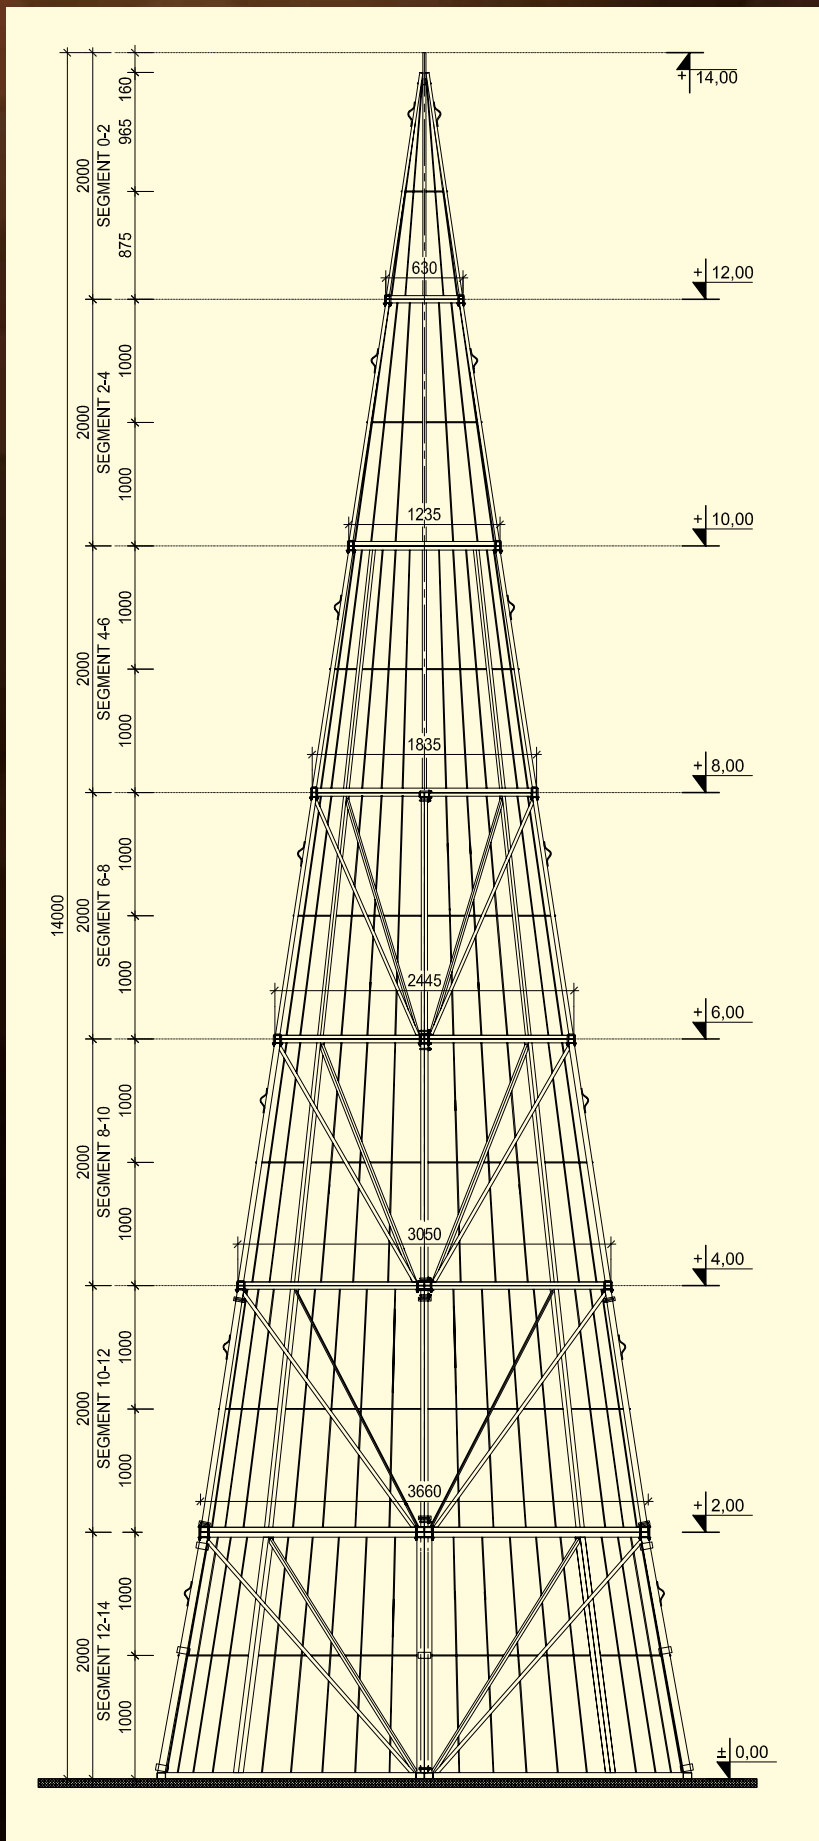

An exemplary scheme of a giant 14-metre Christmas tree