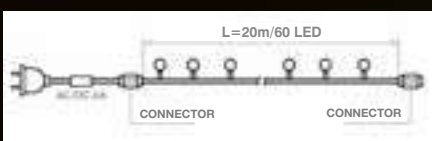

Due to high quality of LEDs our lights have high light angle and low heat emission.

**10 WAT** **230 V** **60 LED** **20 m** **360°** **A**

Light angle	<b>360°</b>
Quantity of LEDs	<b>60</b>
Cable length	<b>20 m</b>
Compatibility	<b>do 2 komplet.</b>
Control unit	<b>yes</b>
Power supply	<b>230 V</b>
Power	<b>10W</b>
Life span	<b>100 000 h</b>