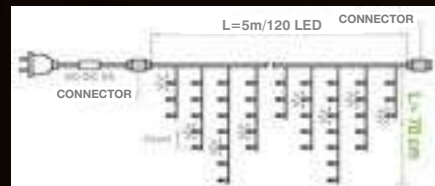

ICICLE CURTAINS LED with FLASH effect

all-purpose

3,3 WAT **230 V** **120 LED** **5 m** **360°** **A**

Light angle	360°
Splash-proof	yes
Quantity of LEDs	120
Cable length	5 m
Compatibility	up to 10 sets
Power supply	230 V
Power	3,3 W
Life span	100 000 h

Flash effect curtains. Each 5th LED is flashing. Lights can be used to decorate roofs, eels, windows and arranging both indoors and outdoors. There are several colours available: warm white, cold white and blue. Set contains 96 standard and 24 FLASH LEDs. Exemplary you can have 96 standard blue LEDs and 24 cold white FLASH LEDs.

Due to high quality of LEDs our lights have high light angle. Lights are temperature and water proof. LED technology reduces heat emission and special socket makes it easy to connect up to 10 sets of lights to one power supply.