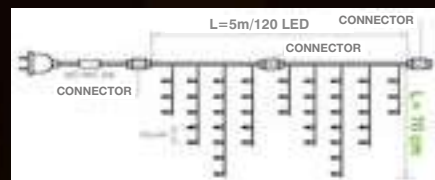

ICICLE CURTAINS LED

ICICLE CURTAINS LED ALL-PURPOSE AND OUTDOOR USE

CHRISTMAS LIGHTING

- POL-LIL5M-R
- POL-LIL5M-Y-B
- POL-LIL5M-B-B
- POL-LIL5M-B-W
- POL-LIL5M-W-B
- POL-LIL5M-W-W
- POL-LIL5M-G-B
- POL-LIL5M-WW-B
- POL-LIL5M-WW-W
- POL-LIL5M-M-B
- POL-LIL5M-M-W
- POL-LIL5M-BW-B
- POL-LIL5M-BW-W

silver series

available colours

ICICLE CURTAINS LED

all-purpose

3,3 WAT **230 V** **120 LED** **5 m** **360°** **A**

Light angle	360°
Splash-proof	yes
Quantity of LEDs	120
Cable length	5 m
Compatibility	up to 10 sets
Power supply	230 V
Power	3,3 W
Life span	100 000 h

So called icicles, which can be used to decorate roofs, eels, windows and arranging both indoors and outdoors. There are several colours available: warm white, cold white, yellow, red, blue, green, multicolor and blue along with cold white.

Due to high quality of LEDs our lights have high light angle. Lights are temperature and water proof. LED technology reduces heat emission and special socket makes it easy to connect up to 10 sets of lights to one power supply.

- POL-PLI5M-W-B
- POL-PLI5M-W-W
- POL-PLI5M-WW-B
- POL-PLI5M-WW-W
- POL-PLI5M-M-B
- POL-PLI5M-B-B
- POL-PLI5M-B-W
- POL-PLI5M-WB-B
- POL-PLI5M-WB-W
- POL-PLI5M-M-W
- POL-PLI5M-G-B
- POL-PLI5M-G-W
- POL-PLI5M-R-B
- POL-PLI5M-Y-B

gold series

available colours

PROFESSIONAL ICICLE CURTAINS LED 2,5 +2,5 m

outdoor use

3,3 WAT **230 V** **120 LED** **5 m** **360°** **A**

Light angle	360°
Splash-proof	yes
Quantity of LEDs	120
Cable length	5 m (2,5+2,5)
Compatibility	up to 10 sets
Power supply	230 V
Power	3,3 W
Life span	100 000 h

More durable and more weather proof curtain version, which can be used to decorate roofs, eels, windows and arranging outdoors. There are several colours available: warm white, cold white, yellow, red, blue, green, multicolor and blue along with cold white.