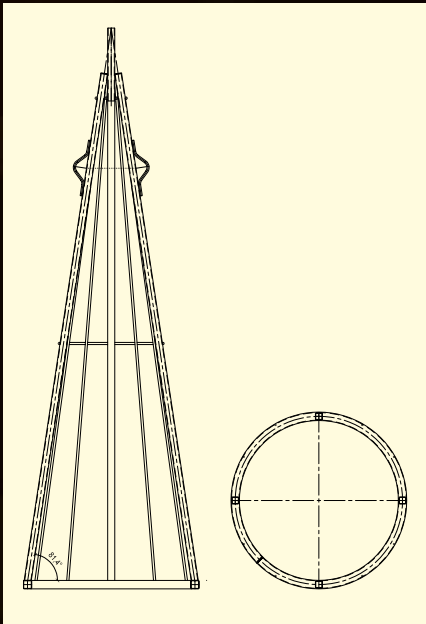

CONFIGURATION OF A CHRISTMAS TREE CONSTRUCTION OF THE CONE

Exemplary elements of a 14-metre cone with section of the lowest part..

Cone's segment 0-2