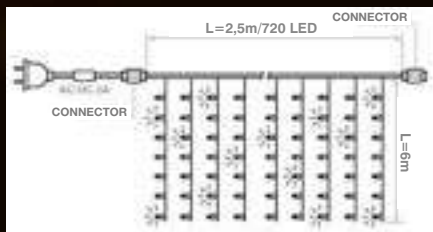

LED CURTAINS

ALL-PURPOSE FLASH AND WATERFALL EFFECT

outdoor use

PROFESSIONAL LED FLASH CURTAINS 2,5 x 6 m

Curtains can be used to decorate christmas trees, ells, trees and arranging both indoors and outdoors. There are several colours available: warm white, cold white and blue. Due to high quality of LEDs our lights have high light angle. Lights are temperature and water proof. LED technology reduces heat emission and special socket makes it easy to connect up to 2 sets of lights to one power supply.

96 WAT **230 V** **720 LED** **20 sznur.** **360°** **A**

Light angle	360°
Splash-proof	yes
Quantity of LEDs	720
Dimensions	2,5 x 6 m
Compatibility	up to 2 sets
Power supply	230 V
Power	96 W
Life span	100 000 h

576 steady diodes + 144 FLASH diodes