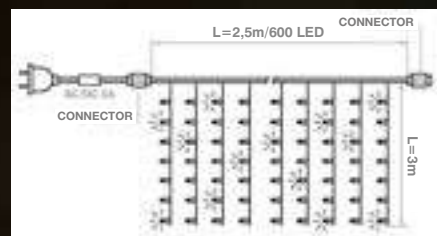

PROFESSIONAL LED FLASH CURTAINS 2,5 x 3 m

outdoor use

72 WAT 230 V 600 LED 20 sznur. 360° A

Light angle	360°
Splash-proof	yes
Quantity of LEDs	600
Dimensions	2,5 x 3 m
Compatibility	up to 4 sets
Power supply	230 V
Power	72 W
Life span	100 000 h

520 steady diodes + 80 FLASH diodes

Curtains can be used to decorate christmas trees, ells, trees and arranging both indoors and outdoors. There are several colours available: warm white, cold white and blue. Due to high quality of LEDs our lights have high light angle. Lights are temperature and water proof. LED technology reduces heat emission and special socket makes it easy to connect up to 4 sets of lights to one power supply.