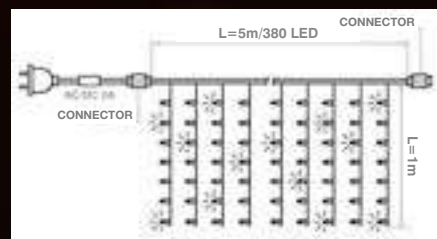

PROFESSIONAL LED FLASH CURTAINS 5 x 1 m

outdoor use

38,4 WAT 230 V 380 LED 12 sznur. 360° A

Light angle	360°
Splash-proof	yes
Quantity of LEDs	380
Dimensions	5 x 1 m
Compatibility	up to 4 sets
Power supply	230 V
Power	38,4 W
Life span	100 000 h

340 steady diodes + 40 FLASH diodes

Curtains can be used to decorate christmas trees, ells, trees and arranging both indoors and outdoors. There are several colours available: warm white, cold white and blue. Due to high quality of LEDs our lights have high light angle. Lights are temperature and water proof. LED technology reduces heat emission and special socket makes it easy to connect up to 4 sets of lights to one power supply.