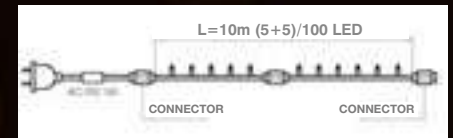

LED STRING LIGHTS 24V FLASH

all-purpose

3,3 WAT **24 V** **100 LED** **10 m** **360°** **A**

Light angle	360°
Splash-proof	yes
Quantity of LEDs	100
Cable length	10 m
Compatibility	up to 10 sets
Power supply	24V
Power	3,3 W
Life span	100 000 h

Powered by 24V voltage. So called strings, ropes, knots, etc. Can be used to decorate a christmas tree, windows, trees, shrubs and arranging both indoors and outdoors. There are several colours available: warm white, cold white, multicolor and blue.

Due to high quality of LEDs our lights have high light angle. Lights are temperature and water proof. LED technology reduces heat emission and special socket makes it easy to connect up to 10 sets of lights to one power supply.