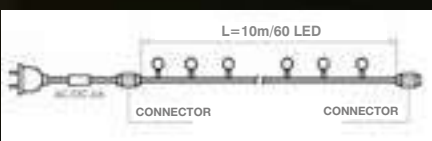

10 WAT **230 V** **60 LED** **10 m** **360°** **A**

Light angle	360°
Quantity of LEDs	60
Cable length	10 m
Compatibility	up to 10 sets
Remote control	yes
Power supply	230 V
Power	10 W
Life span	100 000 h