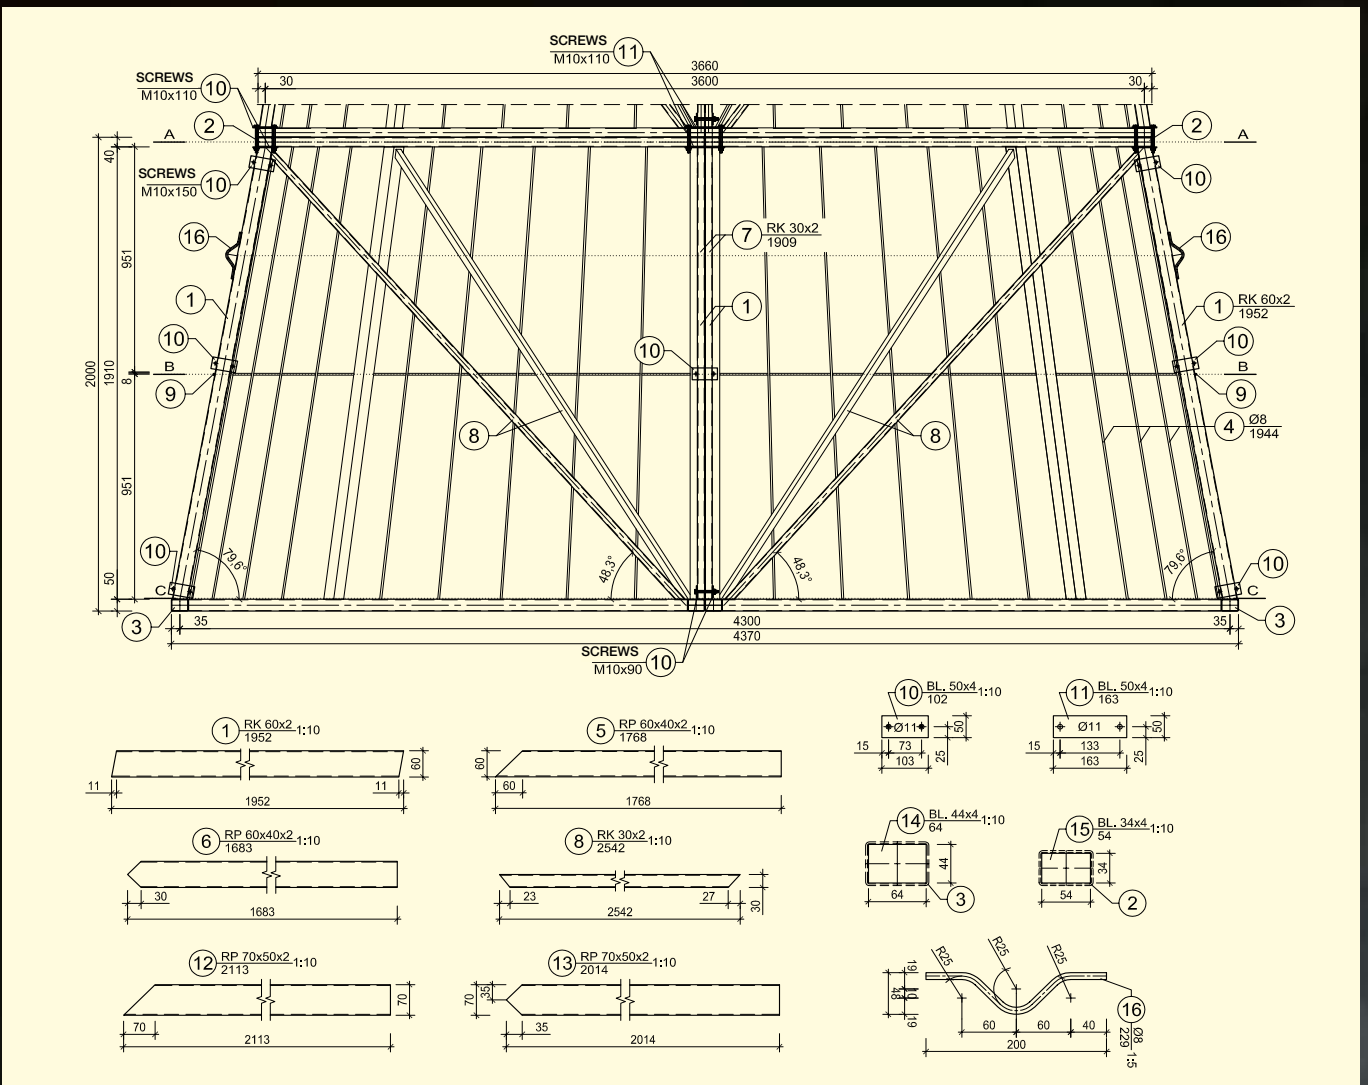

We also offer complete and decorated Christmas trees in different size – small ones to set in an office or in a house, as well as giant ones to set outside. We use a variety of ornaments from our offer to decorate Christmas trees. These ornaments are predominately LED lights, LED rope lights, meteor shower rain lights, as well as PVC ornaments like baubles in different size, stars, figures, etc. With a controller it is possible to make a static decoration seem more vivid thanks to different modes of operation. Various combinations of the said elements make it possible to create an infinite number of compositions.