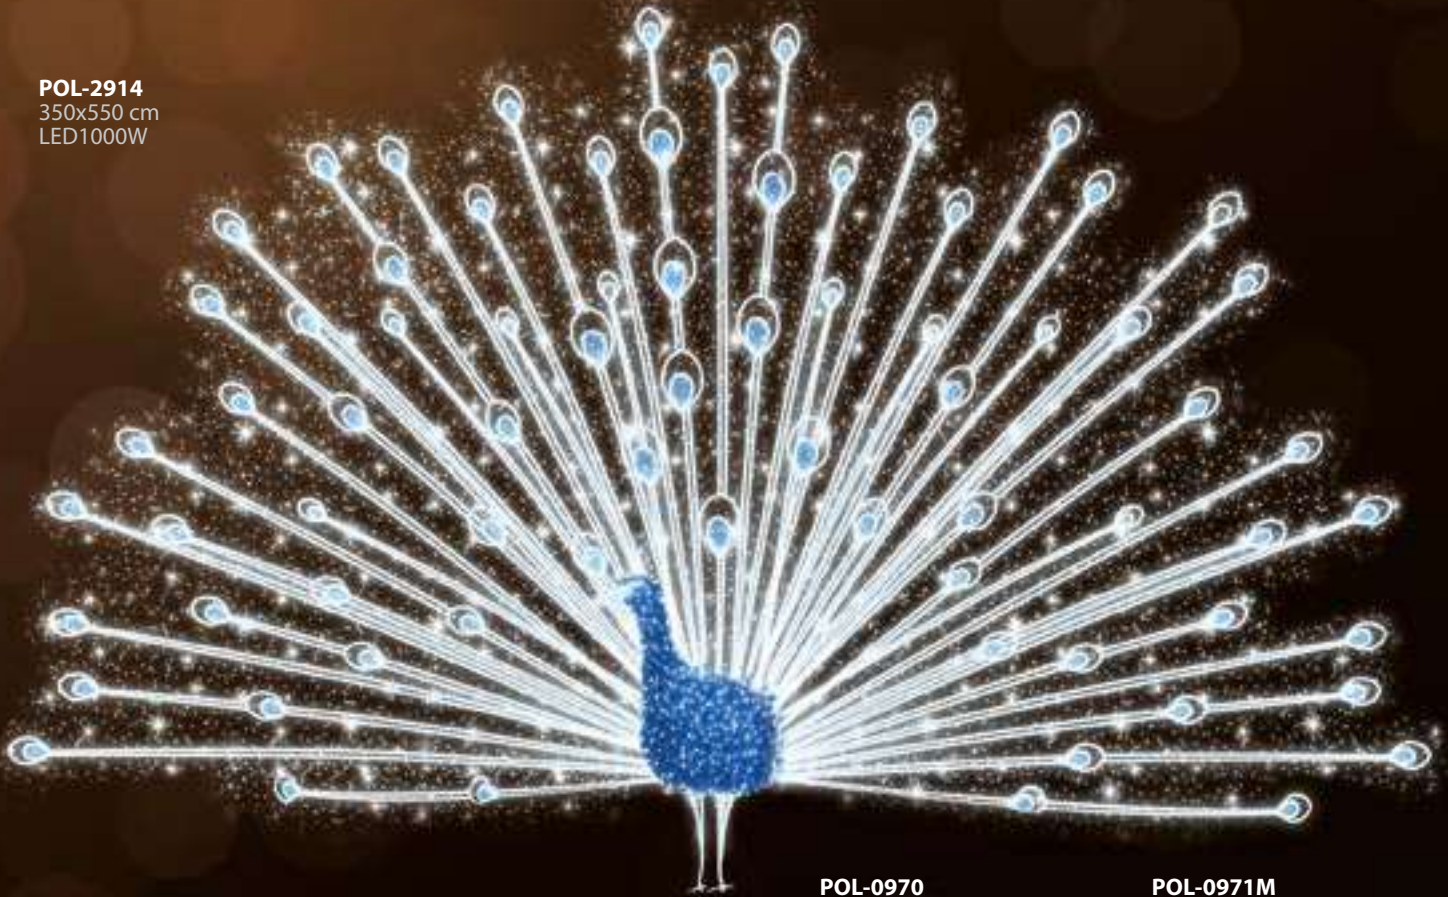

POL-2914
350x550 cm
LED1000W