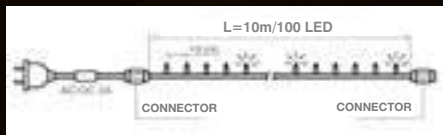

LED STRING LIGHTS WITH FLASH EFFECT AND CONTROL UNIT

all-purpose

LED STRING LIGHTS WITH FLASH EFFECT

So called strings, ropes, knots, etc. Can be used to decorate a christmas tree, windows, trees, shrubs and arranging both indoors and outdoors. There are several colours available: warm white, cold white and blue.

Due to high quality of LEDs our lights have high light angle. Lights are temperature and water proof. LED technology reduces heat emission and special socket makes it easy to connect up to 10 sets of lights to one power supply.

Each 5 LED has a flash function which works automatically and creates a stunning flash effect.

3,3 WAT **230 V** **100 LED** **10 m** **360°** **A**

Light angle	360°
Splash-proof	yes
Quantity of LEDs	100
Cable length	10 m
Compatibility	up to 10 sets
Power supply	230 V
Power	3,3 W
Life span	100 000 h