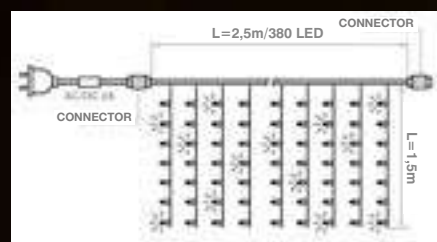

PROFESSIONAL LED FLASH CURTAINS 2,5 x 1,5 m

outdoor use

38,4 WAT 230 V 380 LED 20 sznur. 360° A

Light angle	360°
Splash-proof	yes
Quantity of LEDs	380
Dimensions	2,5 x 1,5 m
Compatibility	up to 4 sets
Power supply	230 V
Power	38,4 W
Life span	100 000 h

340 steady diodes + 40 FLASH diodes

Curtains can be used to decorate christmas trees, ells, trees and arranging both indoors and outdoors. There are several colours available: warm white, cold white and blue. Due to high quality of LEDs our lights have high light angle. Lights are temperature and water proof. LED technology reduces heat emission and special socket makes it easy to connect up to 4 sets of lights to one power supply.