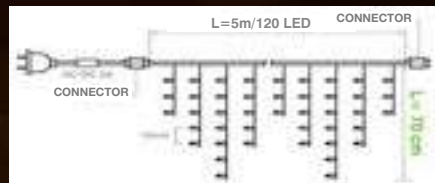

- POL-PLI5M-W-B
- POL-PLI5M-W-W
- POL-PLI5M-WW-B
- POL-PLI5M-WW-W
- POL-PLI5M-M-B
- POL-PLI5M-B-B
- POL-PLI5M-B-W
- POL-PLI5M-WB-B
- POL-PLI5M-WB-W
- POL-PLI5M-M-W
- POL-PLI5M-G-B
- POL-PLI5M-G-W
- POL-PLI5M-R-B
- POL-PLI5M-Y-B

gold series

available colours

PROFESSIONAL ICICLE CURTAINS LED 2,5 +2,5 m

outdoor use

3,3 WAT **230 V** **120 LED** **5 m** **360°** **A**

Light angle	360°
Splash-proof	yes
Quantity of LEDs	120
Cable length	5 m (2,5+2,5)
Compatibility	up to 10 sets
Power supply	230 V
Power	3,3 W
Life span	100 000 h

More durable and more weather proof curtain version, which can be used to decorate roofs, eels, windows and arranging outdoors. There are several colours available: warm white, cold white, yellow, red, blue, green, multicolor and blue along with cold white.

Due to high quality of LEDs our lights have high light angle. Lights are temperature and water proof. LED technology reduces heat emission and special socket makes it easy to connect up to 10 sets of lights to one power supply.