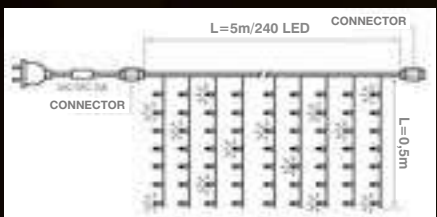

216 steady diodes + 24 diody FLASH