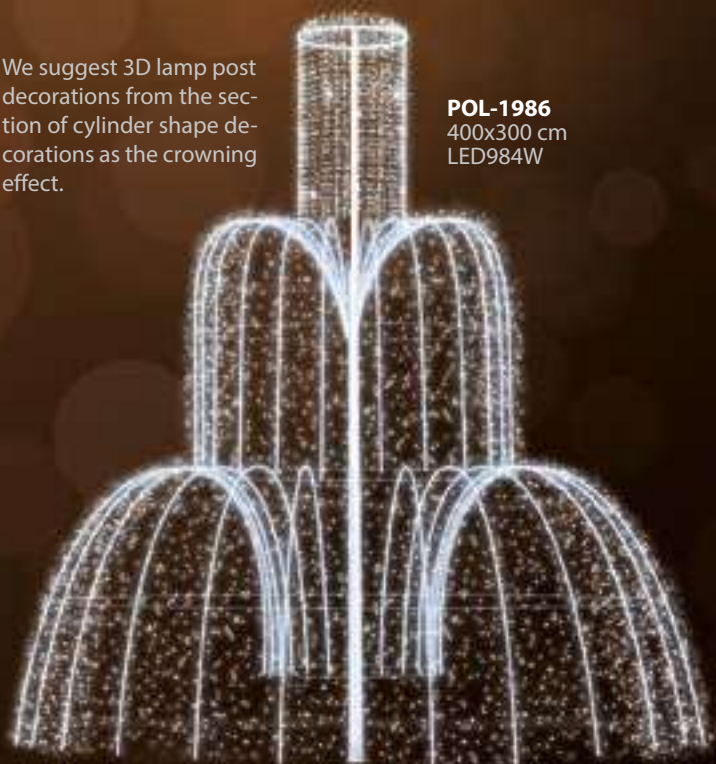

**POL-1372**  
260x500x100 cm  
LED250W

Modular tunnels composed of any number of sections (passages), decorated w/ LED rope lights shaped into stars. The tunnels also have suspended PVC baubles which are available in five different colours.

**POL-2982**  
700x475 cm  
LED1750W

**POL-2983**  
700x475 cm  
LED1750W

**POL-2984**  
700x475 cm  
LED1750W

**POL-2985**  
600x475 cm  
LED1750W

**AVAILABLE LED COLOURS**  
cool white, warm white, yellow, orange, pink, purple, red, blue,  
water blue, green, multicolor

We suggest 3D lamp post decorations from the section of cylinder shape decorations as the crowning effect.

**POL-1986**  
400x300 cm  
LED984W

**POL-1987**  
400x300 cm  
LED650W

**POL-1988**  
450x350 cm/650x475 cm  
LED1085W/LED1750W