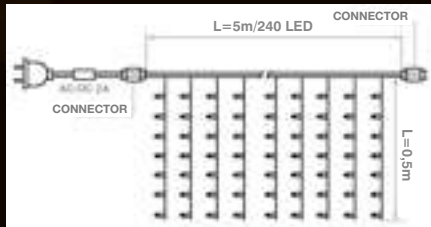

LED CURTAINS OUTDOOR USE

Terra
Christmas

outdoor use

PROFESSIONAL LED CURTAINS 5 x 0,5 m

Curtains can be used to decorate christmas trees, ells, trees and arranging both indoors and outdoors. There are several colours available: warm white, cold white and blue. Due to high quality of LEDs our lights have high light angle. Lights are temperature and water proof. LED technology reduces heat emission and special socket makes it easy to connect up to 5 sets of lights to one power supply.

19,2 WAT **230 V** **240 LED** **8 sznur.** **360°** **A**

Light angle	360°
Splash-proof	yes
Quantity of LEDs	240
Dimensions	5 x 0,5 m
Compatibility	up to 4 sets
Power supply	230 V
Power	19,2 W
Life span	100 000 h