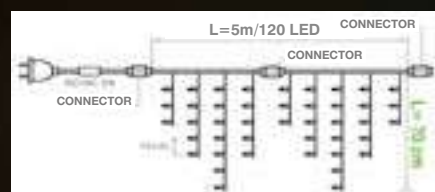

PROF. ICICLE CURTAINS LED with FLASH effect

outdoor use

3,3 WAT **230 V** **120 LED** **5 m** **360°** **A**

Light angle	360°
Splash-proof	yes
Quantity of LEDs	120
Cable length	5 m (2,5+2,5)
Compatibility	up to 10 sets
Power supply	230 V
Power	3,3 W
Life span	100 000 h

Flash effect curtains. Each 5th LED is flashing. Lights can be used to decorate roofs, eels, windows and arranging both indoors and outdoors. There are several colours available: warm white, cold white and blue. Set contains 96 standard and 24 FLASH LEDs. Exemplary you can have 96 standard blue LEDs and 24 cold white FLASH LEDs.

Due to high quality of LEDs our lights have high light angle. Lights are temperature and water proof. LED technology reduces heat emission and special socket makes it easy to connect up to 10 sets of lights to one power supply.

- POL-LIL5M-W-B
- POL-LIL5M-WW-B
- POL-LIL5M-B-B
- POL-LIL5M-W-W
- POL-LIL5M-WW-W
- POL-LIL5M-B-W

silver series

available colours