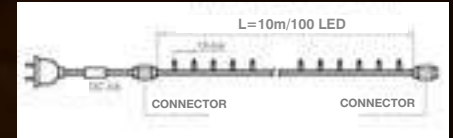

LED STRING LIGHTS

24V, SOLAR PANEL, SUPER DENSE, BALLS

CHRISTMAS LIGHTING

POL-PLSL10M24V-B-B
POL-PLSL10M24V-W-B
POL-PLSL10M24V-WW-B
POL-PLSL10M24V-R-B
POL-PLSL10M24V-Y-B
POL-PLSL10M24V-W-W
POL-PLSL10M24V-WW-W

POL-PLSL10M24V-W-G
POL-PLSL10M24V-WW-G
POL-PLSL10M24V-B-G
POL-PLSL10M24V-M-G

green series

available colours

LED STRING LIGHTS 24V

all-purpose

3,3 WAT **24 V** **100 LED** **10 m** **360°** **A**

Light angle	360°
Splash-proof	yes
Quantity of LEDs	100
Cable length	10 m
Compatibility	up to 10 sets
Power supply	24V
Power	3,3 W
Life span	100 000 h

Powered by 24V voltage. So called strings, ropes, knots, etc. Can be used to decorate a christmas tree, windows, trees, shrubs and arranging both indoors and outdoors. There are several colours available: warm white, cold white, multicolor and blue.

Due to high quality of LEDs our lights have high light angle. Lights are temperature and water proof. LED technology reduces heat emission and special socket makes it easy to connect up to 10 sets of lights to one power supply.

LED STRING LIGHTS 24V FLASH

all-purpose

3,3 WAT **24 V** **100 LED** **10 m** **360°** **A**

Light angle	360°
Splash-proof	yes
Quantity of LEDs	100
Cable length	10 m
Compatibility	up to 10 sets
Power supply	24V
Power	3,3 W
Life span	100 000 h

Powered by 24V voltage. So called strings, ropes, knots, etc. Can be used to decorate a christmas tree, windows, trees, shrubs and arranging both indoors and outdoors. There are several colours available: warm white, cold white, multicolor and blue.

Due to high quality of LEDs our lights have high light angle. Lights are temperature and water proof. LED technology reduces heat emission and special socket makes it easy to connect up to 10 sets of lights to one power supply.

LED STRING LIGHTS WITH SOLAR PANEL

all-purpose