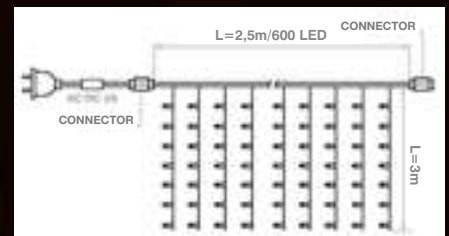

POL-LCL2,5X6,0-W-T
POL-LCL2,5X6,0-WW-T

silver series

available colours

LED CURTAINS 2,5 x 6 m

all-purpose

72 WAT **230 V** **720 LED** **20 sznur.** **360°** **A**

Light angle	360°
Splash-proof	yes
Quantity of LEDs	720
Dimensions	2,5 x 6 m
Compatibility	up to 4 sets
Power supply	230 V
Power	72 W
Life span	100 000 h

Curtains can be used to decorate christmas trees, ells, trees and arranging both indoors and outdoors. There are several colours available: warm white, cold white and blue. Due to high quality of LEDs our lights have high light angle. Lights are temperature and water proof. LED technology reduces heat emission and special socket makes it easy to connect up to 4 sets of lights to one power supply.