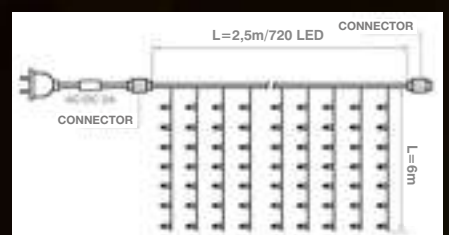

POL-LCL2,5X9,0-W-T
POL-LCL2,5X9,0-WW-T

silver series

available colours

LED CURTAINS 2,5 x 9 m

all-purpose

96 WAT **230 V** **1000 LED** **20 sznur.** **360°** **A**

Light angle	360°
Splash-proof	yes
Quantity of LEDs	1000
Dimensions	2,5 x 9 m
Compatibility	up to 4 sets
Power supply	230 V
Power	96 W
Life span	100 000 h

Curtains can be used to decorate christmas trees, ells, trees and arranging both indoors and outdoors. There are several colours available: warm white, cold white and blue. Due to high quality of LEDs our lights have high light angle. Lights are temperature and water proof. LED technology reduces heat emission and special socket makes it easy to connect up to 4 sets of lights to one power supply.