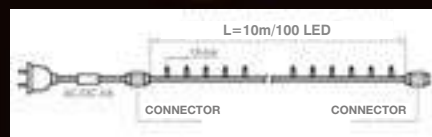

LED STRING LIGHTS with ornament - SNOWFLAKES

indoor use

3,3 WAT **3,6 V** **100 LED** **10 m** **360°** **A**

Light angle	360°
Splash-proof	no
Quantity of LEDs	100
Cable length	10 m
Compatibility	up to 10 sets
Power supply	230 V
Power	3,3W
Life span	100 000 h

LED string lights styled to look like a snowflake. Can be used to decorate a christmas tree, windows and other indoor decorations. There are several colours available: cold and warm white, yellow, red, pink, blue, green and multicolor.

Due to high quality of LEDs our lights have high light angle. LED technology reduces heat emission and special socket makes it easy to connect up to 10 sets of lights to one power supply.