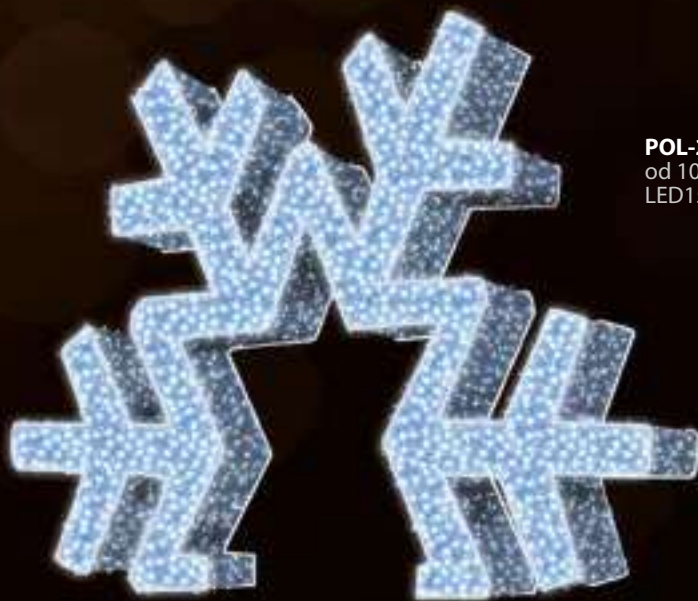

**POL-2904**  
od 100 do 500 cm  
LED150-2000W

**POL-2905**  
od 100 do 500 cm  
LED150-2000W

**AVAILABLE LED COLOURS**

cool white, warm white, yellow, orange, pink, purple, red, blue, water blue, green, multicolor