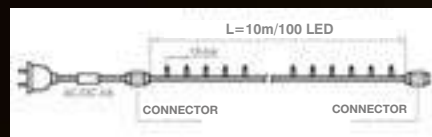

LED STRING LIGHTS with ornament - FLOWER

indoor use

3,3 WAT **3,6 V** **100 LED** **10 m** **360°** **A**

Light angle	360°
Splash-proof	no
Quantity of LEDs	100
Cable length	10 m
Compatibility	up to 10 sets
Power supply	230 V
Power	3,3W
Life span	100 000 h

LED string lights styled to look like a flower. Can be used to decorate a christmas tree, windows and other indoor decorations. There are several colours available: cold and warm white, yellow, red, pink, blue, green and multicolor.

Due to high quality of LEDs our lights have high light angle. LED technology reduces heat emission and special socket makes it easy to connect up to 10 sets of lights to one power supply.