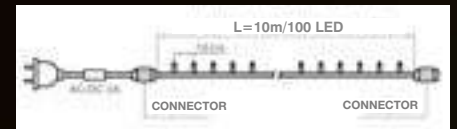

LED STRING LIGHTS 10 M

all-purpose

3,3 WAT **230 V** **100 LED** **10 m** **360°** **A**

Light angle	360°
Splash-proof	yes
Quantity of LEDs	100
Cable length	10 m
Compatibility	up to 10 sets
Power supply	230 V
power	3,3 W
Life span	100 000 h

So called strings, ropes, knots, etc. Can be used to decorate a christmas tree, windows, trees, shrubs and arranging both indoors and outdoors. There are several colours available: warm and cold white, yellow, red, pink, blue, green and multicolor.

Due to high quality of LEDs our lights have high light angle. Lights are temperature and water proof. LED technology reduces heat emission and special socket makes it easy to connect up to 10 sets of lights to one power supply.