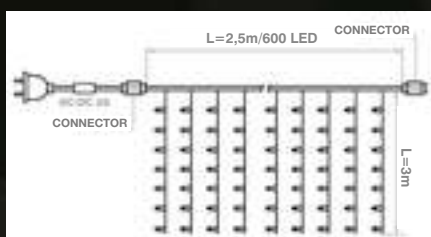

72 WAT **230 V** **600 LED** **20 sznur.** **360°** **A**

Light angle	360°
Splash-proof	yes
Quantity of LEDs	600
Dimensions	2,5 x 3 m
Compatibility	up to 4 sets
Power supply	230 V
Power	72 W
Life span	100 000 h