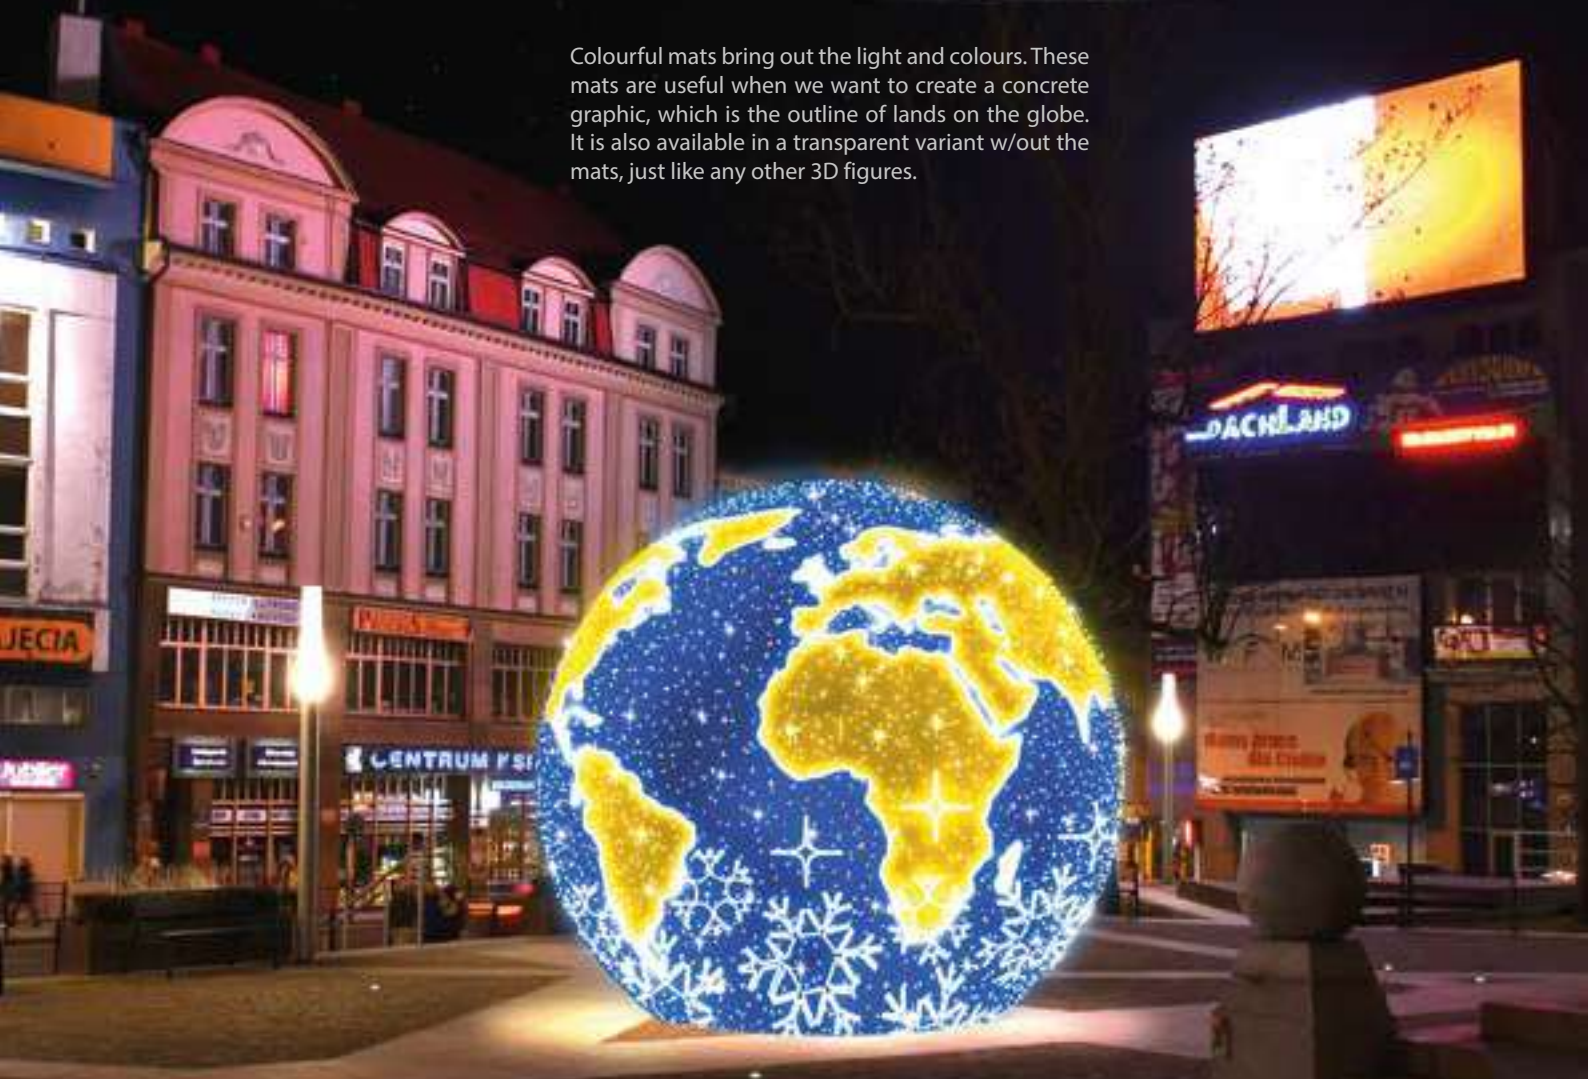

**POL-0934M**  
Ø 300 cm  
LED350W

**POL-0935M**  
Ø 400 cm  
LED675W

**POL-0936M**  
Ø 500 cm  
LED1724W

Colourful mats bring out the light and colours. These mats are useful when we want to create a concrete graphic, which is the outline of lands on the globe. It is also available in a transparent variant w/out the mats, just like any other 3D figures.