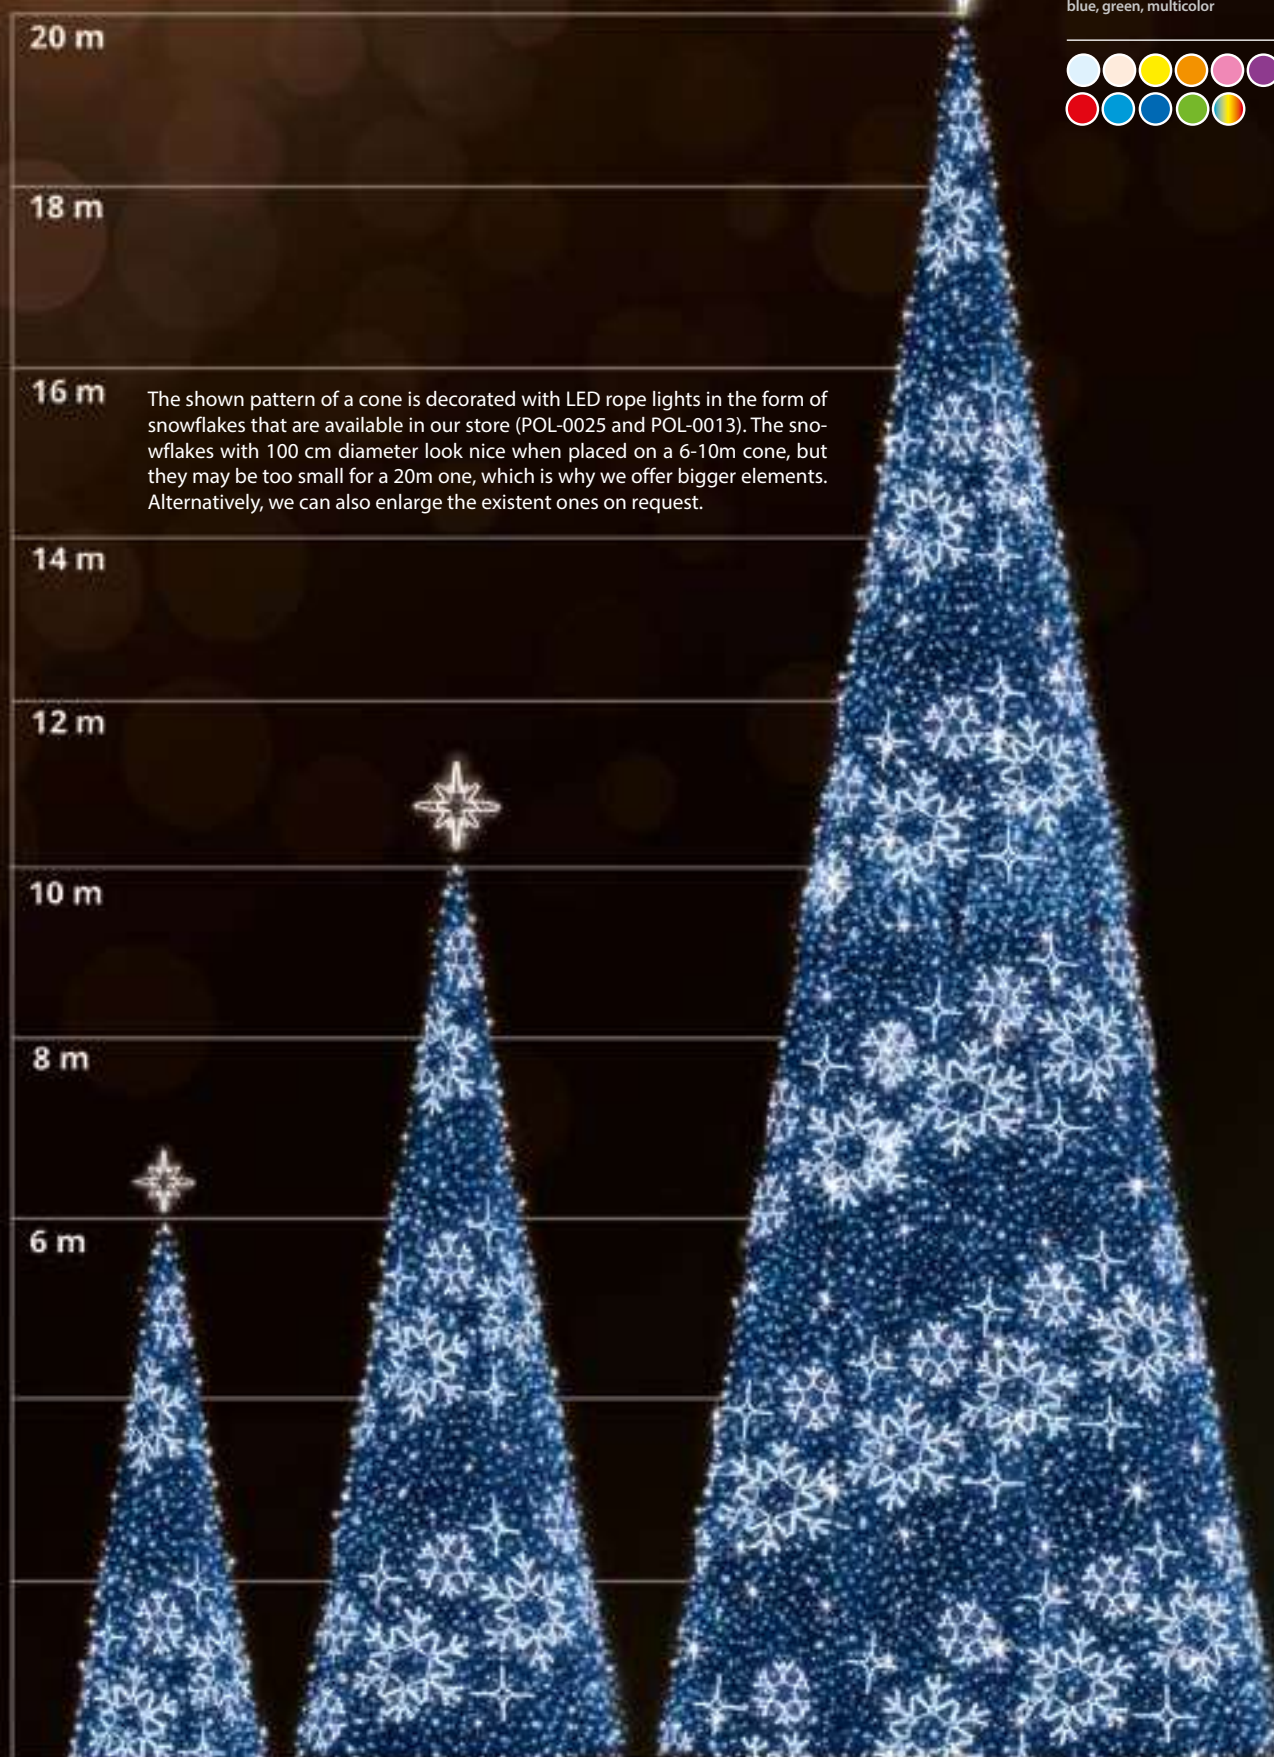

The comparison of giant cone's height. In the catalogue the patterns are presented usually for 8-10-metre-high decorations. The below illustration shows how proportions of the used ornaments change in relation to the cone's surface for 6m, 10m, and 20m respectively.