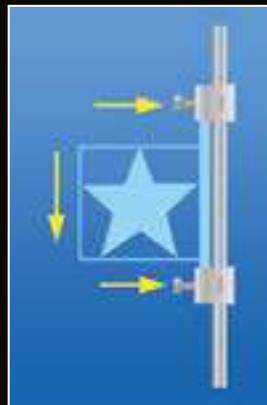

Imitations of architectonic elements: columns, copings

Gates, standing or suspended tunnels

Montaż

- install upper bracket
- install lower bracket (add ~5 cm)

- slide the frame into upper bracket

- lower the frame and slide into lower bracket
- hand-screw the knobs (do not use a wrench)
- if need be, use tape as spacer to prevent the knob from damaging the aluminum frame