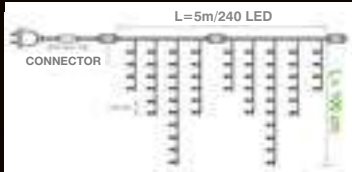

ICICLE CURTAINS LED AND CURTAINS WITH FLASH EFFECT

outdoor use

PROFESSIONAL ICICLE CURTAINS LED - LONG

Extended version of standard curtains. Up to 10 LEDs on one cable with 4,6,10,6,4 sequence. lights can be used to decorate roofs, eels, windows and arranging outdoors. There are two colours available: warm and cold white.

Due to high quality of LEDs our lights have high light angle. Lights are temperature and water proof. LED technology reduces heat emission and special socket makes it easy to connect up to 5 sets of lights to one power supply.

13 WAT **230 V** **240 LED** **5 m** **360°** **A**

Light angle	360°
Splash-proof	yes
Quantity of LEDs	240
Cable length	2,5 + 2,5 m
Compatibility	up to 5 sets
Power supply	230 V
Power	13 W
Life span	100 000 h