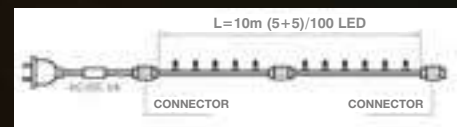

PROFESSIONAL LED STRING LIGHTS 10m (5+5 m)

outdoor use

3,3 WAT **230 V** **100 LED** **10 m** **360°** **A**

Light angle	360°
Splash-proof	yes
Quantity of LEDs	100
Cable length	10m (5+5m)
Compatibility	up to 10 sets
Power supply	230 V
Power	3,3W
Life span	100 000 h

So called strings, ropes, knots, etc. Can be used to decorate a christmas tree, windows, trees, shrubs and arranging outdoors. There are several colours available: warm and cold white, yellow, red, pink, purple, blue, water blue, green, RGB and multicolor.

Due to high quality of LEDs our lights have high light angle. Lights are temperature and water proof. LED technology reduces heat emission and special socket makes it easy to connect up to 10 sets of lights to one power supply.