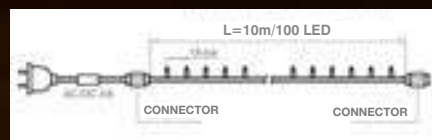

LED STRING LIGHTS with ornament - STAR

indoor use

3,3 WAT **3,6 V** **100 LED** **10 m** **360°** **A**

Light angle	360°
Splash-proof	no
Quantity of LEDs	100
Cable length	10 m
Compatibility	up to 10 sets
Power supply	230 V
Power	3,3W
Life span	100 000 h

LED string lights styled to look like a star. Can be used to decorate a christmas tree, windows and other indoor decorations. There are several colours available: cold and warm white, yellow, red, pink, blue, green and multicolor.

Due to high quality of LEDs our lights have high light angle. LED technology reduces heat emission and special socket makes it easy to connect up to 10 sets of lights to one power supply.