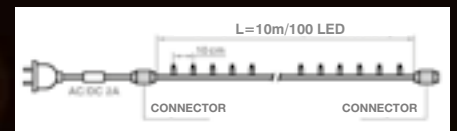

LED STRING LIGHTS 10 M

indoor use

3,3 WAT **230 V** **100 LED** **10 m** **360°** **A**

Light angle	360°
Splash-proof	nie
Quantity of LEDs	100
Cable length	10 m
Compatibility	up to 10 sets
Power supply	230 V
power	3,3 W
Life span	100 000 h

So called strings, ropes, knots, etc. Can be used to decorate a christmas tree, windows and arranging indoors. There are several colours available: warm and cold white, yellow, red, pink, blue, green and multicolor.

Due to high quality of LEDs our lights have high light angle. LED technology reduces heat emission and special socket makes it easy to connect up to 10 sets of lights to one power supply.