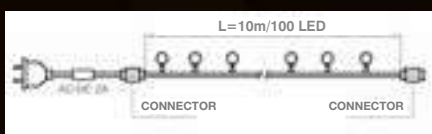

LAMPKI LED

RGB BALLS, WITH CONTROL UNIT, WITH REMOTE CONTROL, BIG BALLS

indoor use LED STRING LIGHTS WITH EXTRA BALL LIKE SHADE

LED lights with extra ball like shade. Can be used to decorate a christmas tree, windows, trees, shrubs and arranging both indoors and outdoors. There are several colours available: warm and cold white, yellow, red, pink, purple, blue, green, multicolor and RGB.

Due to high quality of LEDs our lights have high light angle. Lights are temperature and water proof. LED technology reduces heat emission and special socket makes it easy to connect up to 10 sets of lights to one power supply.

3,3 WAT **230 V** **100 LED** **10 m** **360°** **A**

Light angle	360°
Splash-proof	nie
Quantity of LEDs	100
Cable length	10 m
Compatibility	up to 10 sets
Power supply	230 V
Power	3,3 W
Life span	100 000 h