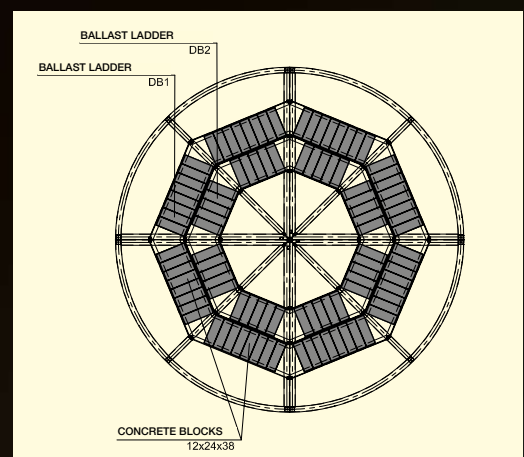

Ballast installation scheme