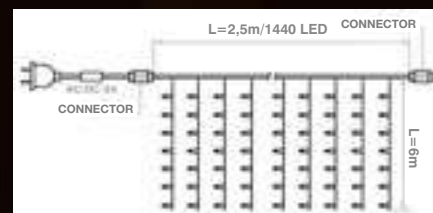

PRO. LED CURTAINS with waterfall effect 2,5 x 6 m

outdoor use

96 WAT **230 V** **1440 LED** **WATER fall** **360°** **A**

Light angle	360°
Splash-proof	yes
Quantity of LEDs	1440
Dimensions	2,5 x 6 m
Compatibility	up to 10 sets
Power supply	230 V
Power	96 W
Life span	100 000 h

Waterfall LED curtains have a breathtaking waterfall effect which is perfect for fountain decoration. Curtains can be used also decorate christmas trees, ells, trees and arranging both indoors and outdoors. There are several colours available: warm white, cold white and blue. Due to high quality of LEDs our lights have high light angle. Lights are temperature and water proof. LED technology reduces heat emission and special socket makes it easy to connect up to 10 sets of lights to one power supply.

POL-LNL1X2-WW-B
POL-LNL1X2-W-B