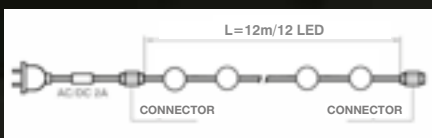

4,5 WAT **230 V** **12 LED** **12 m** **360°** **A**

Light angle	360°
Splash-proof	yes
Quantity of LEDs	12
Cable length	12 m
Compatibility	up to 5 sets
Power supply	230 V
Power	4,5W
Life span	100 000 h