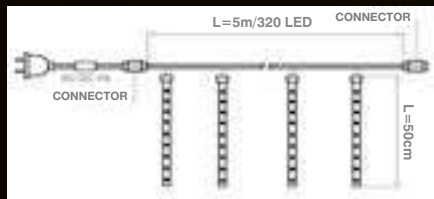

LED METEORS AND STALACTITES

20, 50 100 cm, STALACTITES

Terra
Christmas

outdoor use

LED METEORS 20 cm

Breathtaking effect of a „falling star”. Lights can be used to decorate roofs, eels, windows and arranging outdoors. Meteors also look stunning on the trees. There is a cold white colour available.

Due to high quality of LEDs our lights have high light angle. Lights are temperature and water proof. LED technology reduces heat emission and special socket makes it easy to connect up to 10 sets of lights to one power supply.

2,4 WAT	230 V	240 LED	20 cm	360°	A

Light angle	360°
Splash-proof	yes
Quantity of LEDs	240
Length	20 cm
Compatibility	up to 10 sets
Power supply	230 V
Power	2,4 W
Life span	100 000 h

POL-MET20W-G

available colours

gold series

outdoor use

LED METEORS 50 cm

Breathtaking effect of a „falling star”. Lights can be used to decorate roofs, eels, windows and arranging outdoors. Meteors also look stunning on the trees. There is a cold white colour available.

Due to high quality of LEDs our lights have high light angle. Lights are temperature and water proof. LED technology reduces heat emission and special socket makes it easy to connect up to 3 sets of lights to one power supply.

7,9 WAT	230 V	320 LED	50 cm	360°	A

Light angle	360°
Splash-proof	yes
Quantity of LEDs	320
Length	50 cm
Compatibility	up to 3 sets
Power supply	230 V
Power	7,9 W
Life span	100 000 h

POL-MET50W-B
POL-MET50W-B

available colours

gold series

outdoor use

LED METEORS 100 cm

Breathtaking effect of a „falling star”. Lights can be used to decorate roofs, eels, windows and arranging outdoors. Meteors also look stunning on the trees. There is a cold white colour available.