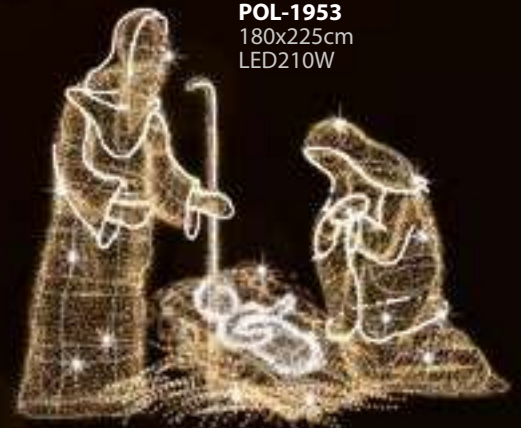

3D DECORATIONS  
NATIVITY SCENE

DECORATIVE LIGHTING

**POL-1951**  
250x400 cm  
LED590W

**POL-1952**  
180x225cm  
LED280W

**POL-1953**  
180x225cm  
LED210W

100x100-60W 150x70-70W 180x80-80W 180x80-80W 150x80-70W 150x80-70W 80x80-60W 250x400-100W